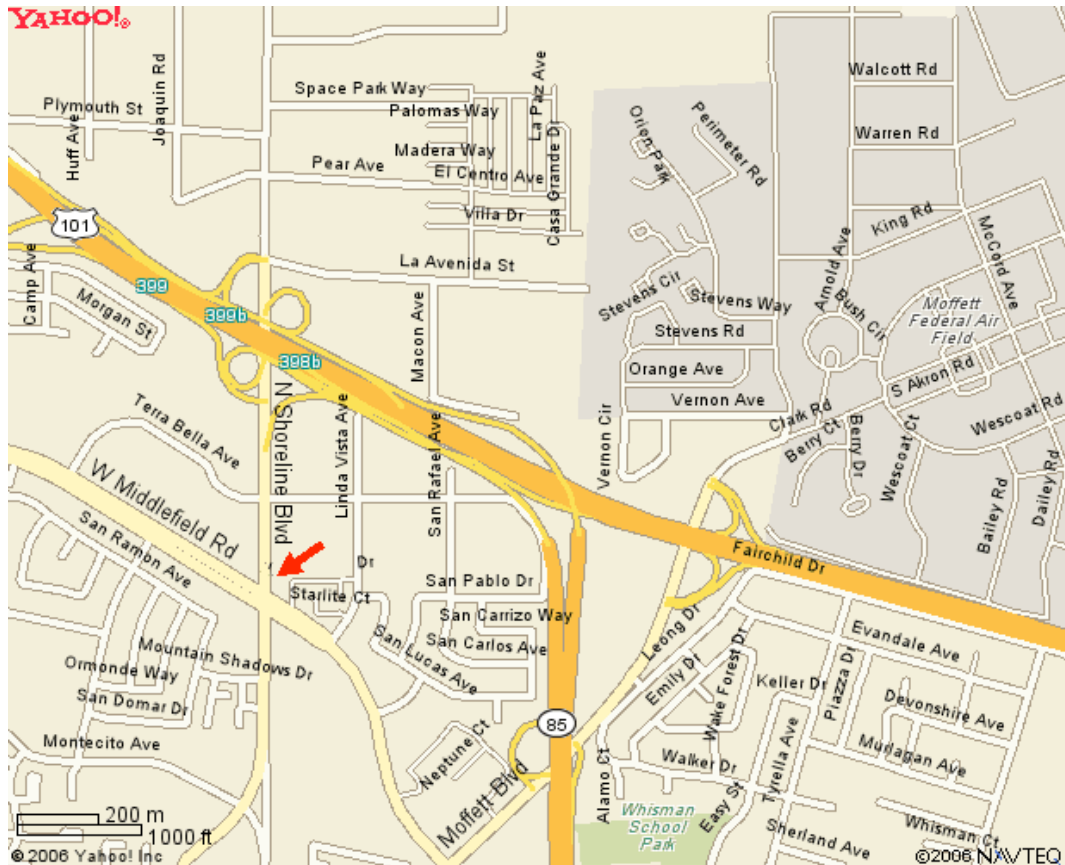

Directions to the MFM office:

**883 N. Shoreline Blvd.
Building C, Suite 120
Mountain View, CA 94043**

From 101:

Exit at **SHORELINE BLVD.**

Go south on **N SHORELINE BLVD** - go **0.4 mi**

Turn left into driveway of the “**Stierlin Office Center**”

(directly across the street from the Chevron gas station)

Building C will be the second building on the right

From 280:

Exit at **EL MONTE AVE.**

Go east on **EL MONTE AVE.** (towards Mountain View)

Turn right on **CUESTA DR.**

Turn left on **MIRAMONTE AVE.**

Miramonte Ave. becomes **SHORELINE BLVD.**

Turn right into driveway of the “**Stierlin Office Center**”

(immediately past the Shell gas station at the intersection with Middlefield Rd.)

Building C will be the second building on the right